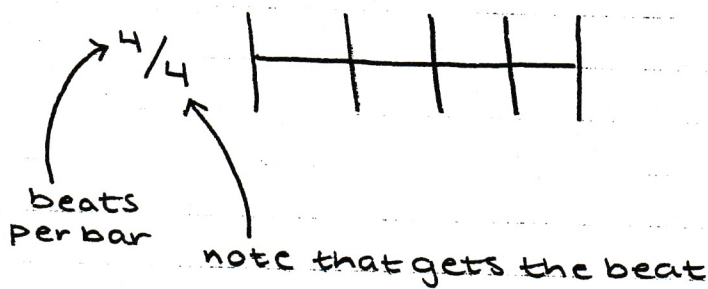

Snare Drum Basics

Pipes use the staff and musical alphabet (notes) to write music - WE DON'T! Instead of a staff, we use a UNILINE.

Parts of a Note:

* Note: we can play 3 eighth notes as the value of one quarter note (triolet)

Time Signatures:

The most common time signatures we use are:

- 4/4
- 3/4
- 2/4
- 6/8

Rolls:

7 stroke roll (right to left):

13 stroke roll (right to right):

25 stroke roll (right to right):